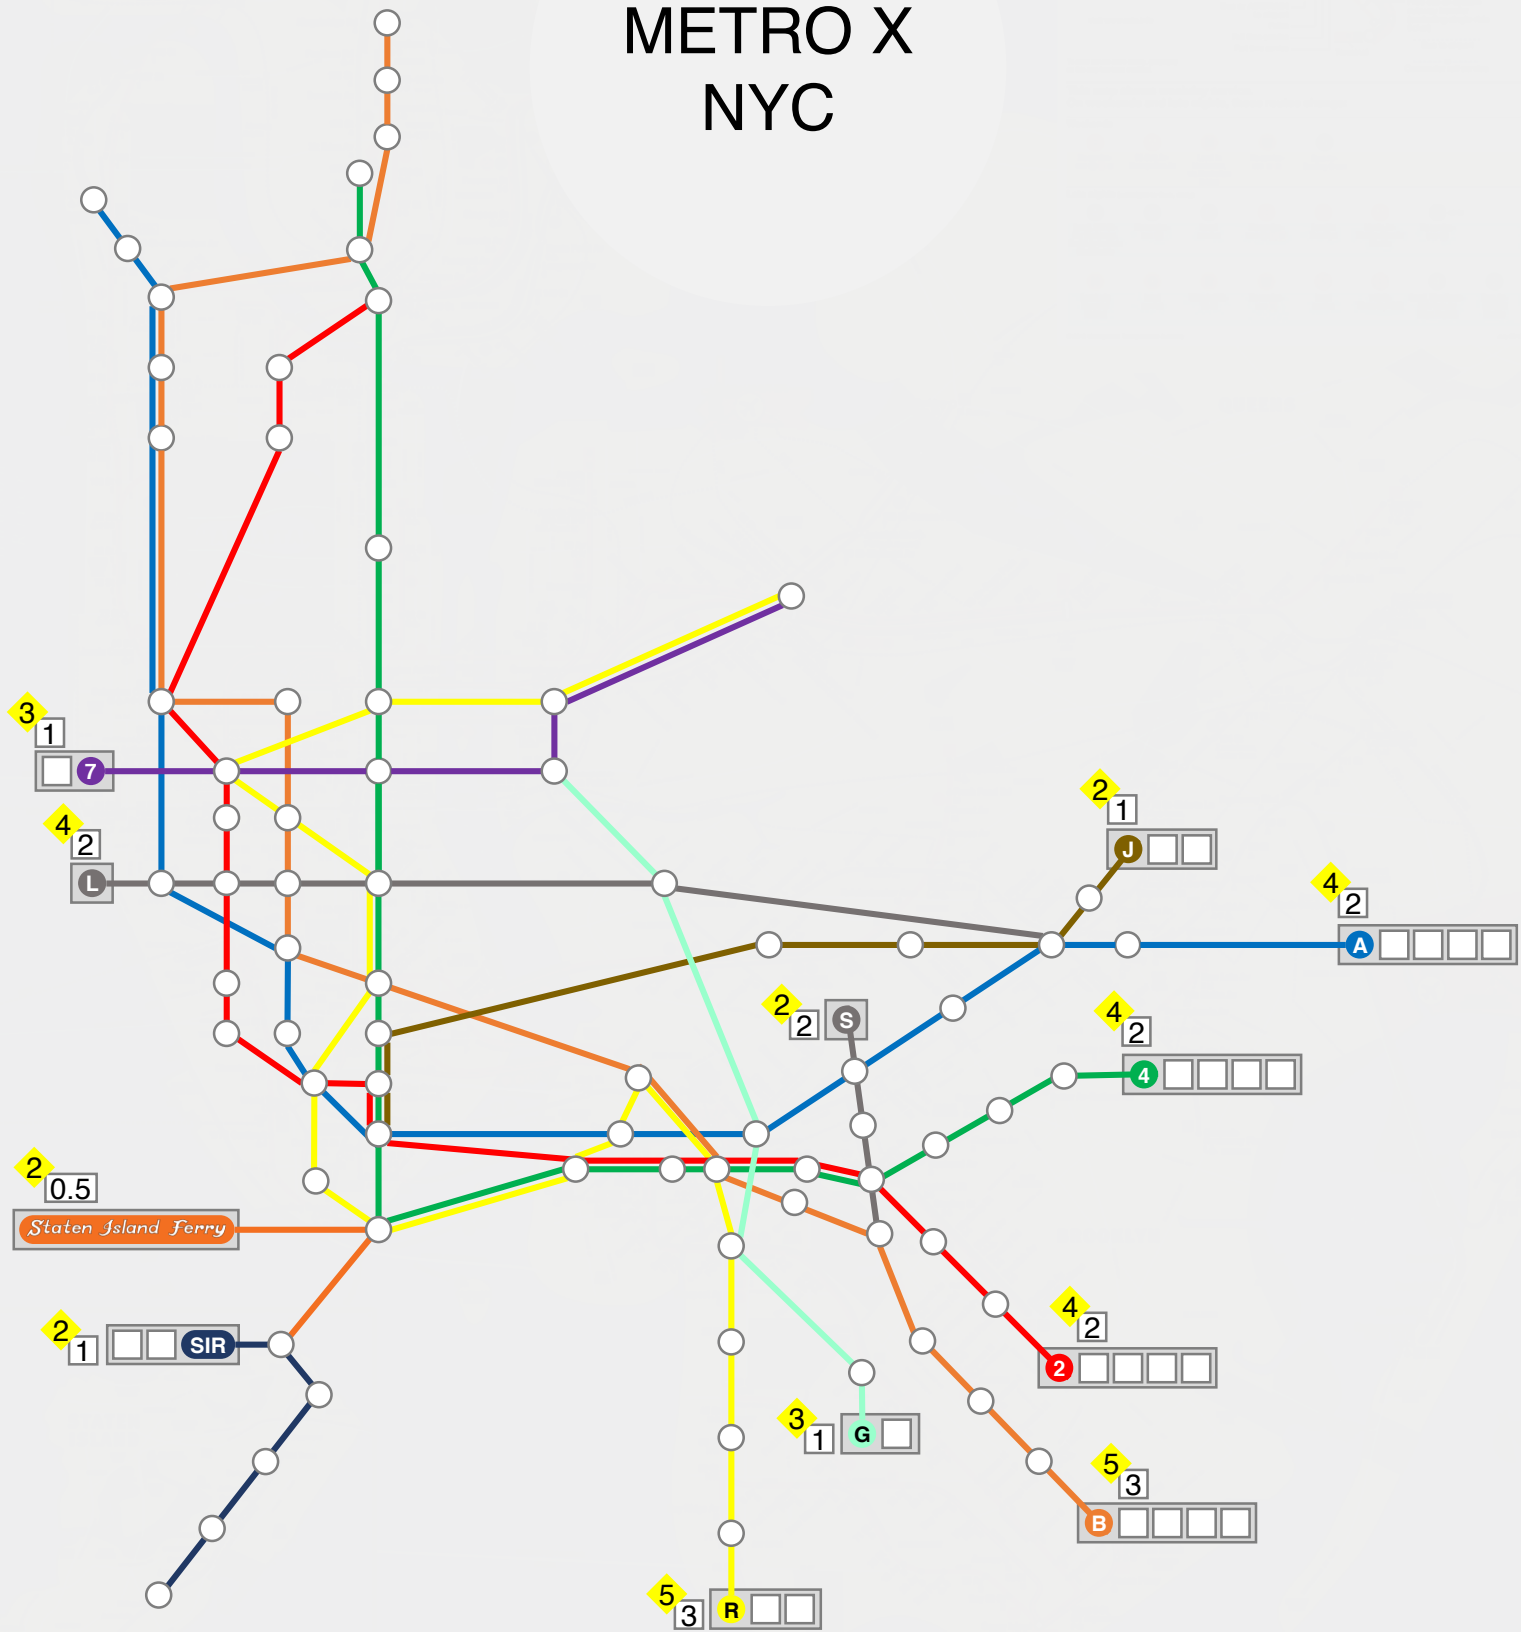

Metro X NYC map

- “Statin Island Ferry”, “L”, and “S” lines score normally, but do not accept transit cards, so can only be completed indirectly by using transit cards on the connecting lines. The “Free space” transit card is needed to complete “S”
- “S” is worth 2 points for completion. There is no additional bonus for the first player to complete it.
- All maps are the same, but with different background transparencies. Color accessible version is on the last page.

This map shows weekday service. On weekends and late nights, these routes change:

Weekends

- Blue Line (N) to 147 St
- Blue Line (D) to 147 St
- Blue Line (M) to 147 St
- Blue Line (R) to 147 St
- Blue Line (S) to 147 St
- Blue Line (W) to 147 St
- Blue Line (X) to 147 St
- Blue Line (Y) to 147 St
- Blue Line (Z) to 147 St

Late nights (except on New Year's)

- Blue Line (N) to 147 St
- Blue Line (D) to 147 St
- Blue Line (M) to 147 St
- Blue Line (R) to 147 St
- Blue Line (S) to 147 St
- Blue Line (W) to 147 St
- Blue Line (X) to 147 St
- Blue Line (Y) to 147 St
- Blue Line (Z) to 147 St

METRO X NYC

METRO X NYC

METRO X NYC

3
1

4
2

2
0.5

2
1

5
3