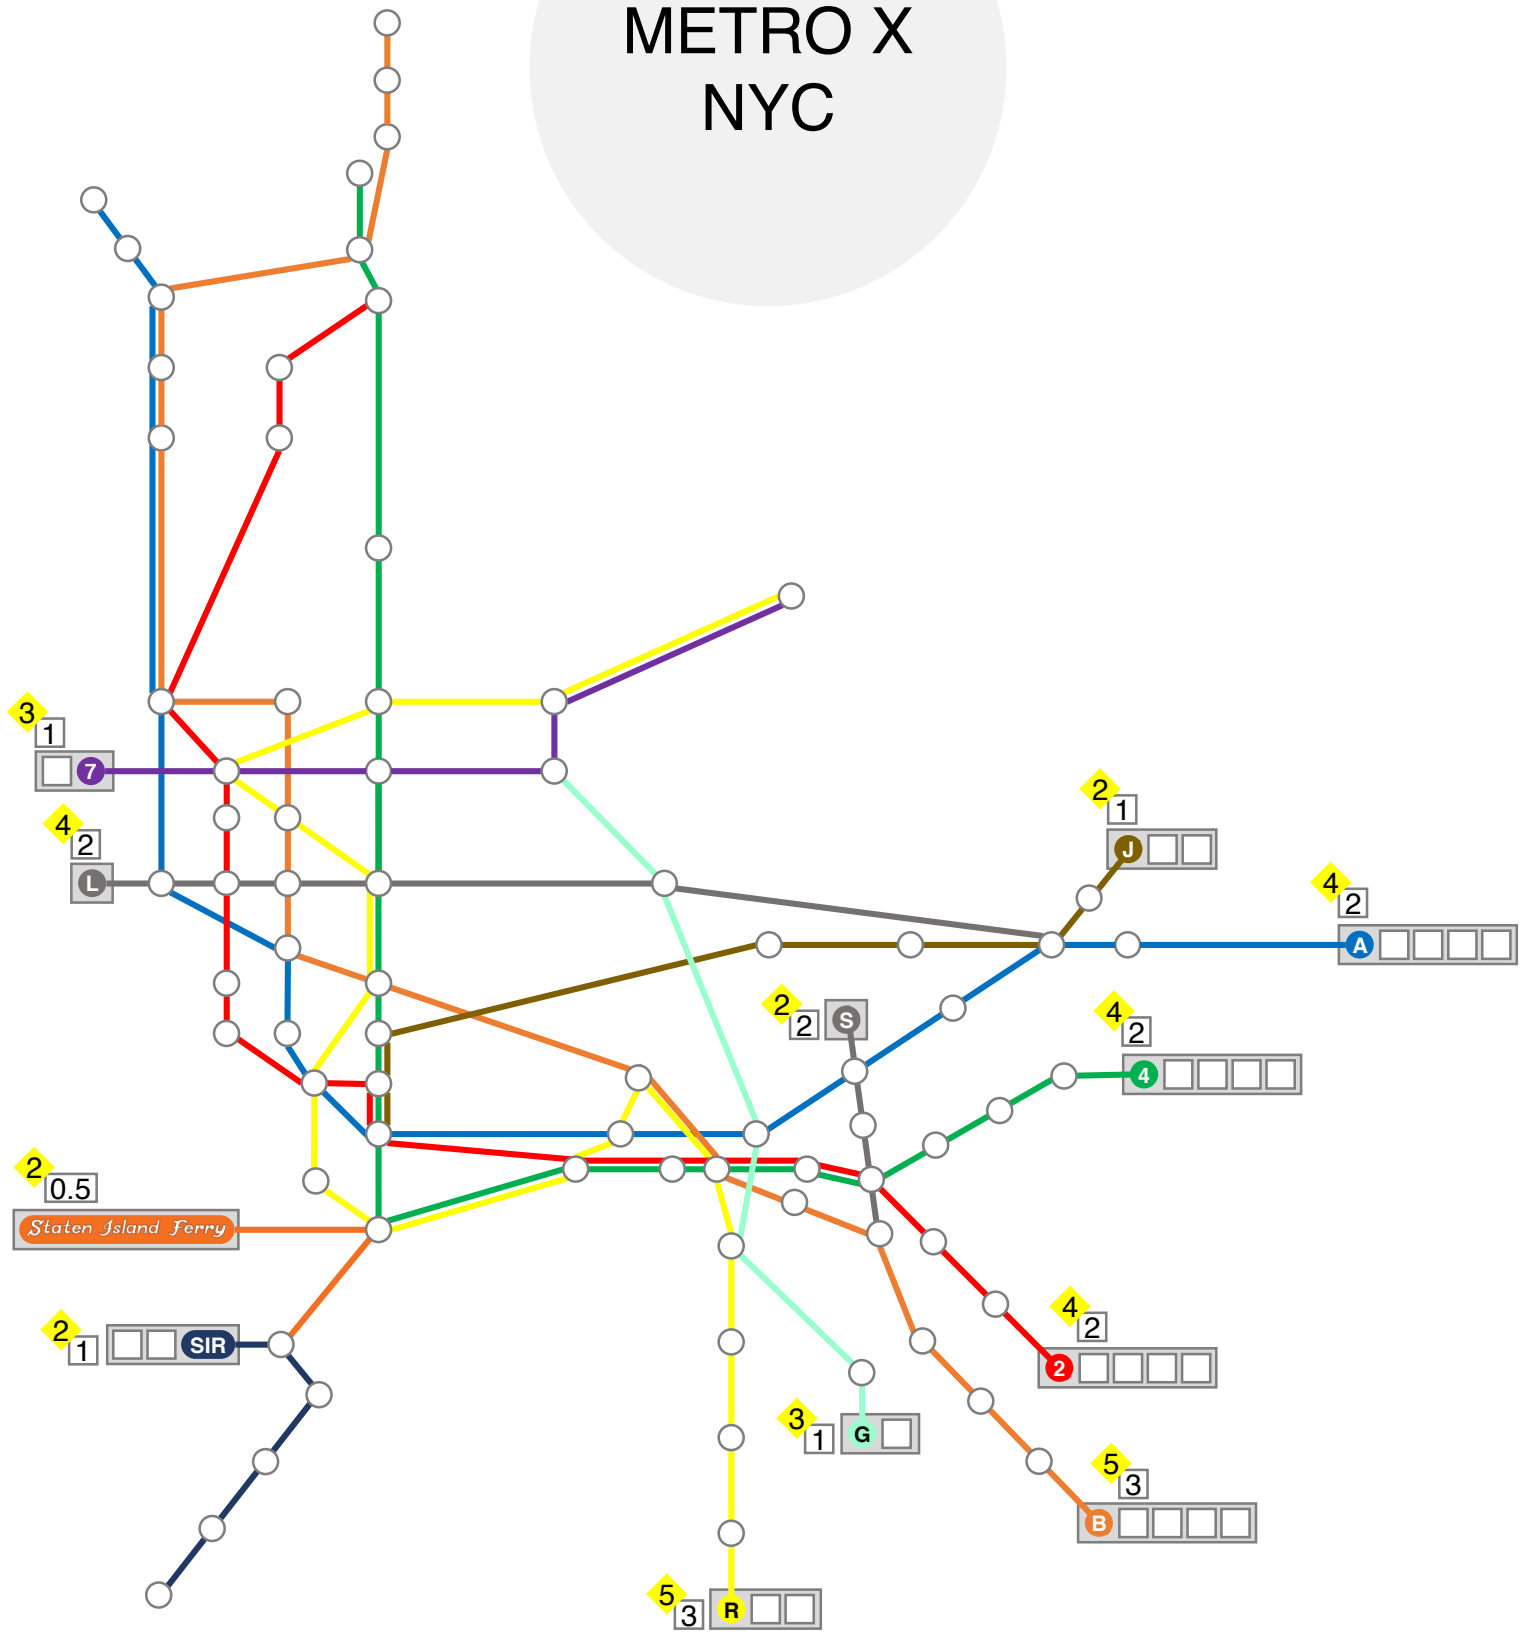

All lines, stations, and connections used exist in the New York City subway system.

Did you know? The New York City subway has 472 stations, more than any other subway system in the world.

Key

The subway operates 24 hours a day, but not all lines operate at all times. Get our latest information Center of 311 for more information in English or Spanish (24 hours) or visit our website for help in all other languages (24/7) to 311.

METRO X NYC

METRO X NYC

METRO X NYC

3
1

4
2

2
0.5

2
1

5
3

2
2

3
1

4
2

5
3

2
1

4
2

4
2

Staten Island Ferry

2

R

B

METRO X NYC

METRO X NYC

Color accessible version!